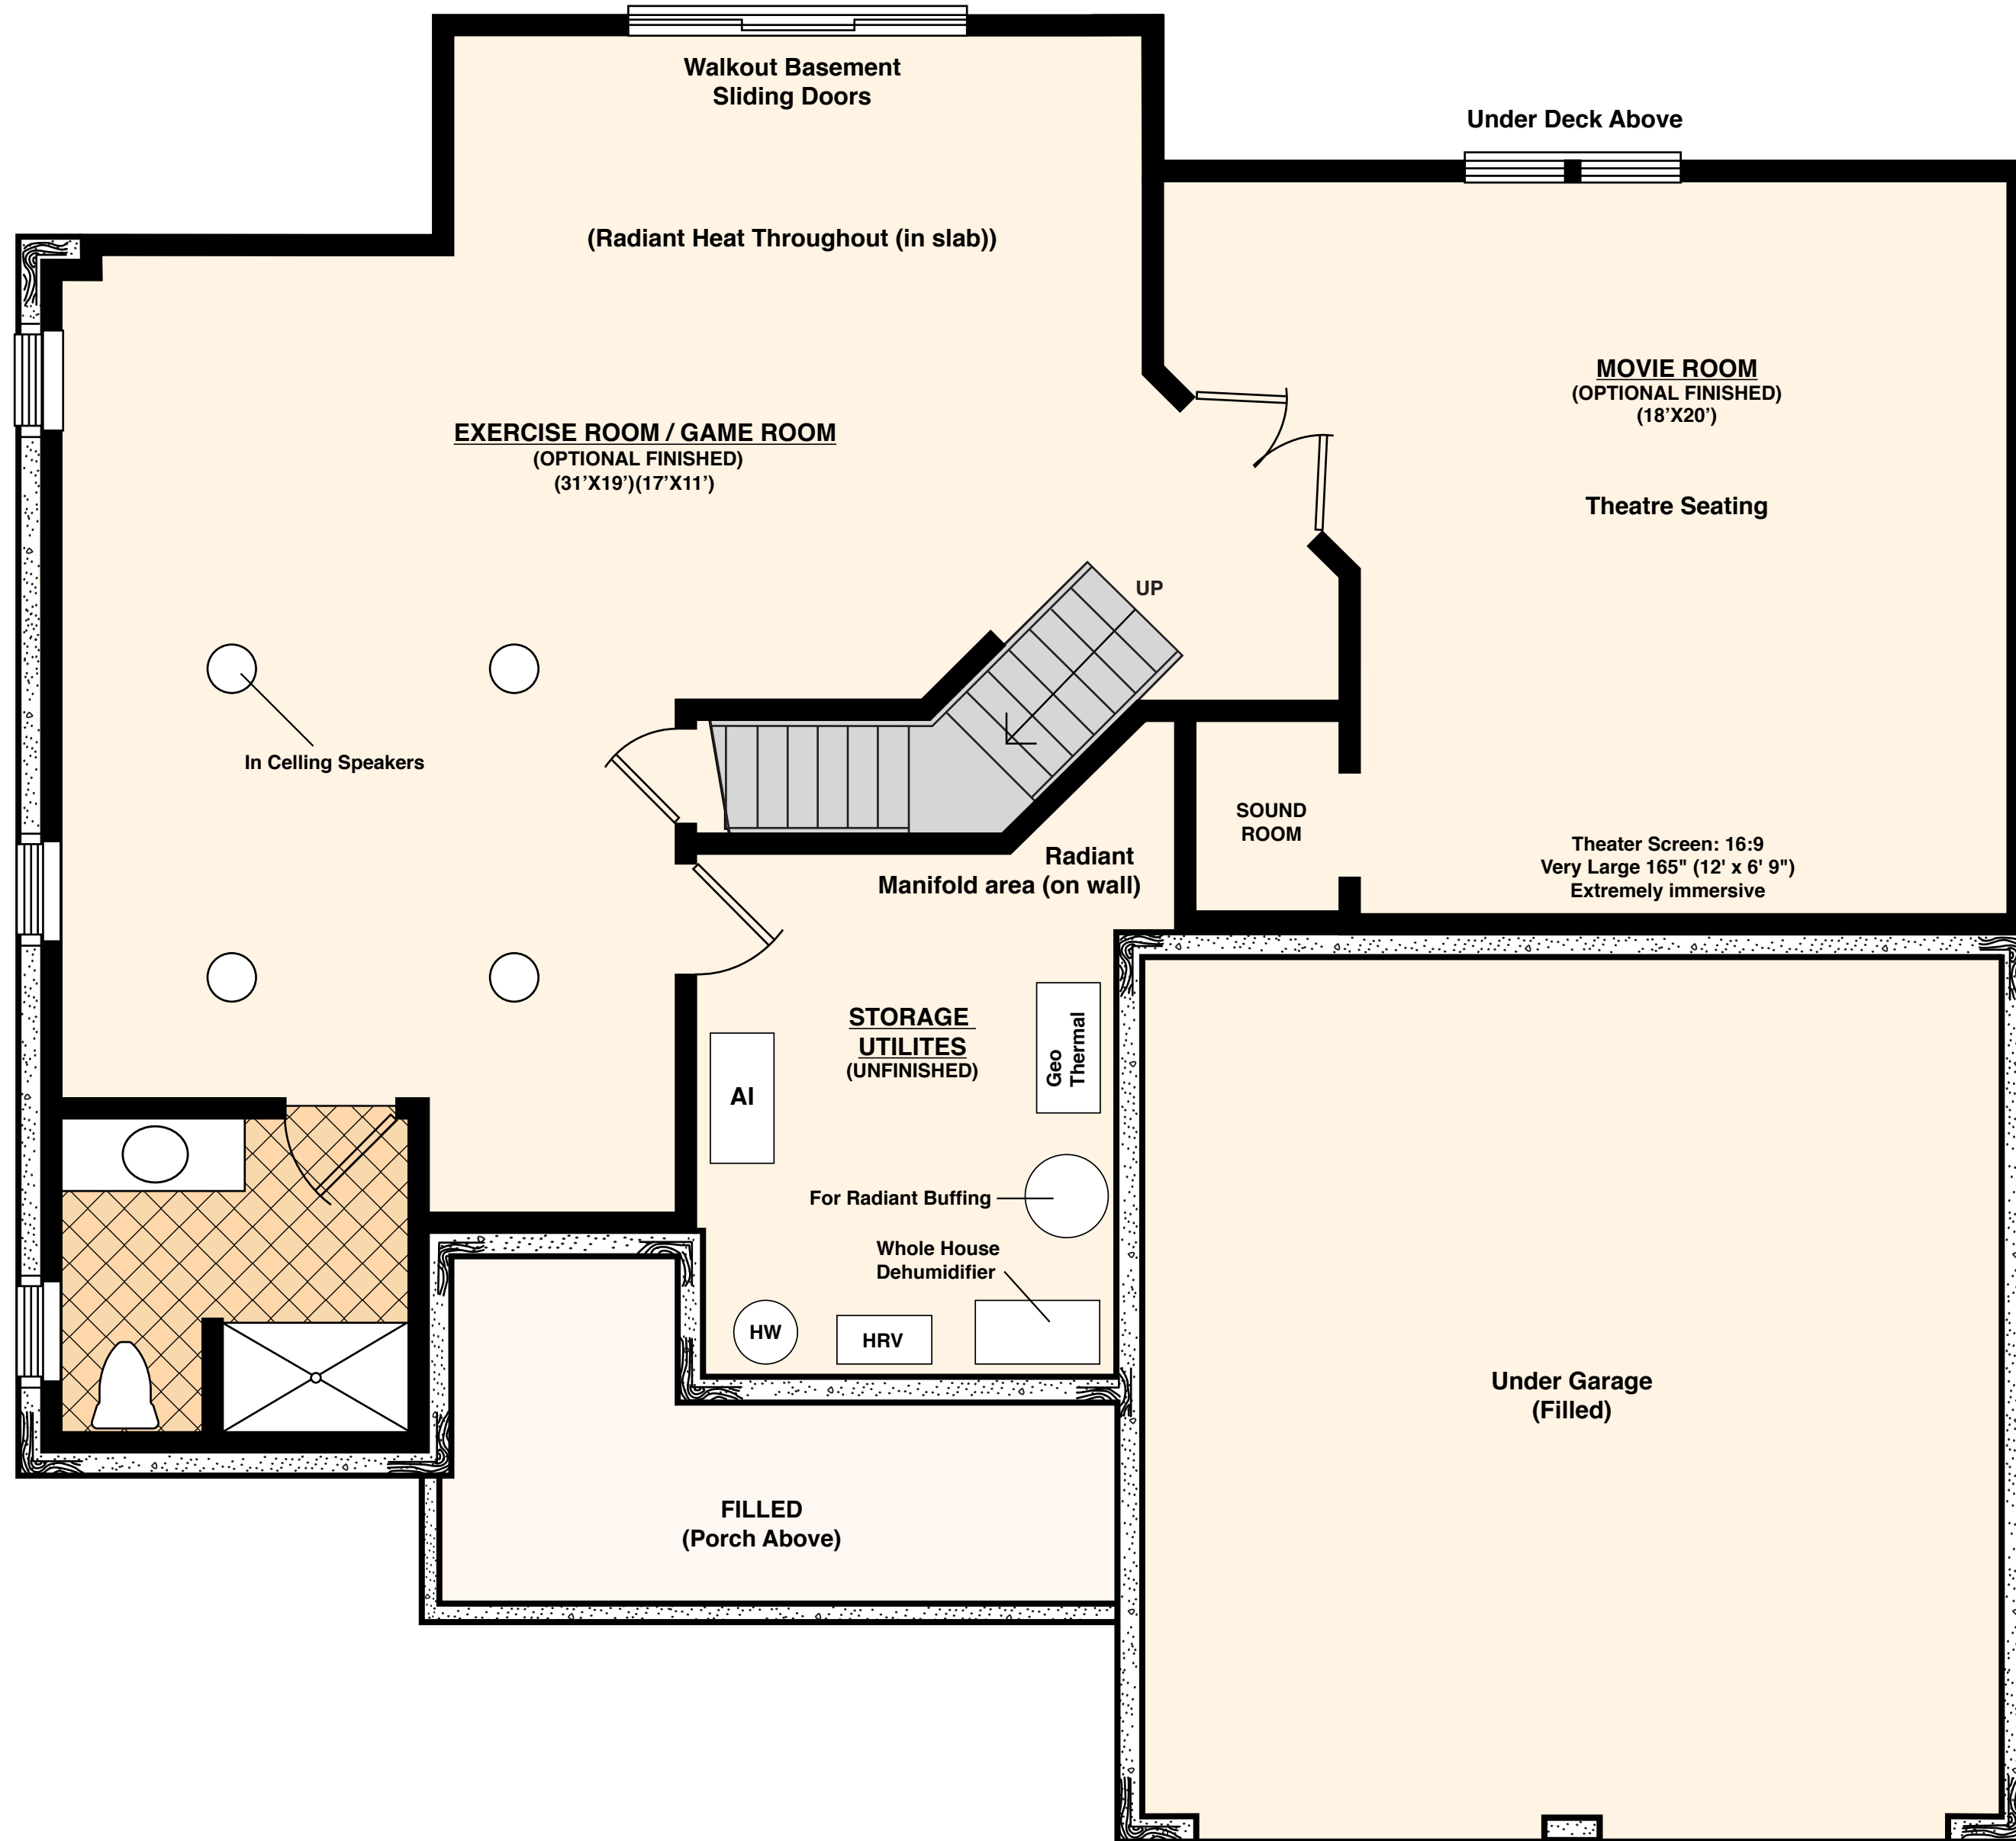

FIRST FLOOR PLAN Size (1,642 sq ft, Garage 625 sq ft)
AIHomeBuilder.com

SECOND FLOOR PLAN Size (1,825 sq ft)
 AIHomeBuilder.com

Back Yard (70'X100' level)

WALKOUT BASEMENT PLAN Size (1,642 sq ft.)
(10' Ceilings in Basement)