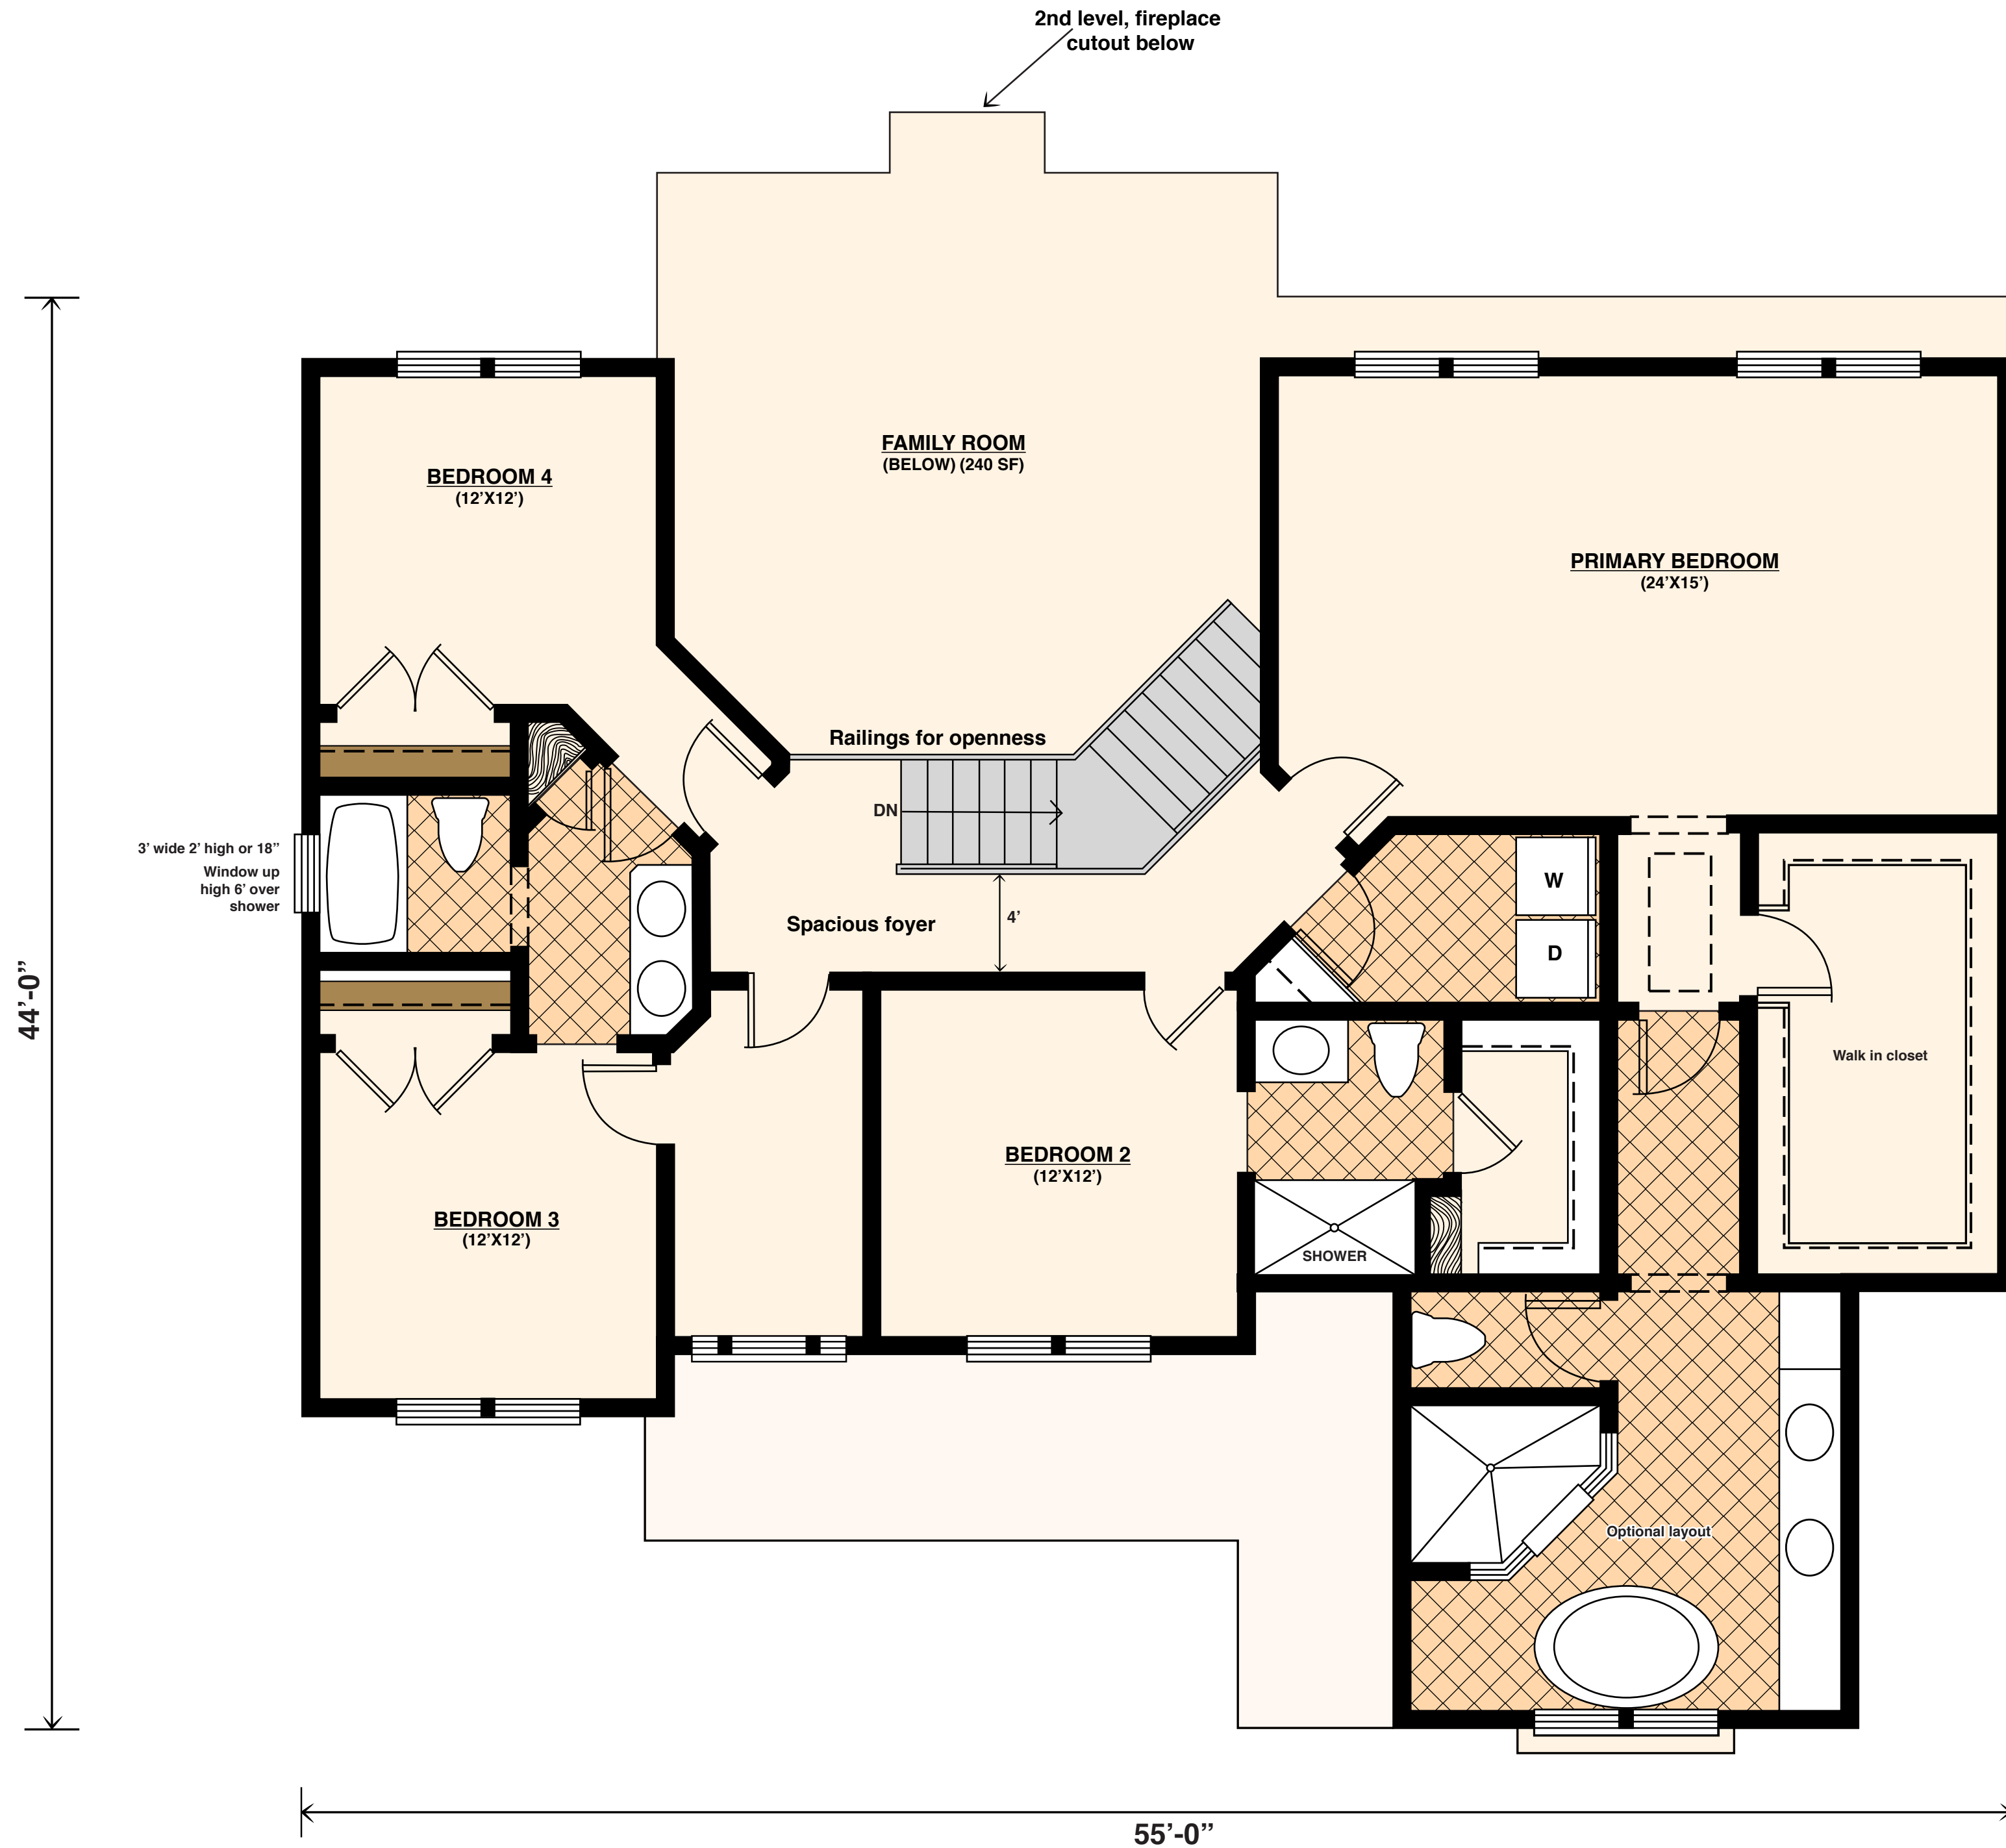

FIRST FLOOR PLAN Size (1,642 sq ft, Garage 625 sq ft)
AIHomeBuilder.com

SECOND FLOOR PLAN Size (1,825 sq ft)
 AIHomeBuilder.com

Back Yard (70'X100' level)

WALKOUT BASEMENT PLAN Size (1,642 sq ft.)
(10' Ceilings in Basement)