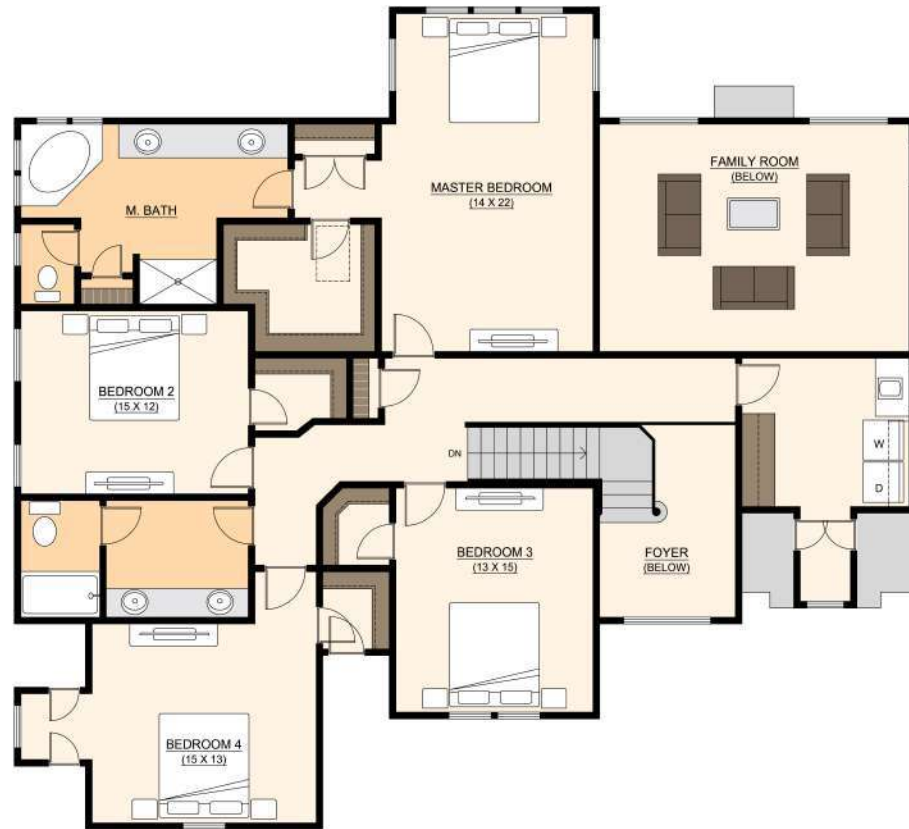

THE WESTON FIRST FLOOR PLAN

1/4" = 1'-0"

The Weston - 3,840 Sq ft or 3,443 Sq ft
First Floor - 1,678 Sq ft

AI Home Builders Cohasset, MA

THE WESTON SECOND FLOOR PLAN

1/4" = 1'-0"

The Weston - 3,840 Sq ft or 3,443 Sq ft
Second Floor - 2,162 Sq ft or 1,765 Sq ft

AI Home Builders Cohasset, MA

The Weston - 3,840 Sq ft or 3,443 Sq ft
First Floor - 1,678 Sq ft

AI Home Builders
Cohasset, MA

The Weston - 3,840 Sq ft or 3,443 Sq ft
Second Floor - 2,162 Sq ft or 1,765 Sq ft